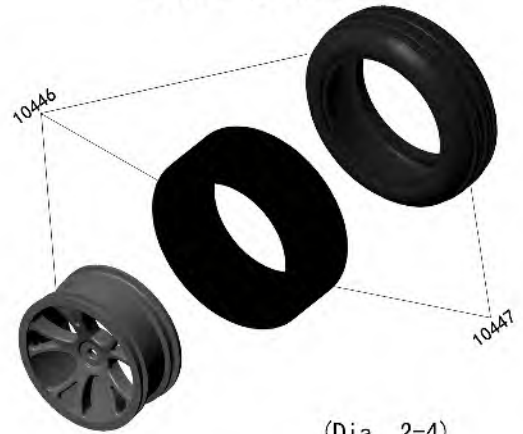

Rear Shocks

(Dia. 2-2)

Steering Servo

(Dia. 2-3)

FRONT Wheels

(Dia. 2-4)

Rear wheels

(Dia. 2-5)

Part List

<p>10235-Ball Bearing 8*5*2.5 6pcs</p> 	<p>10237-E clip-2.5mm 6pcs</p> 	<p>10238-Round Head Self Tapping Hex Screw 2*10 6pcs</p> 	<p>10239-Round Head Self Tapping Hex Screw M3*6 6pcs</p> 
<p>10240-Button Head Hex Screw M3*8 6pcs</p> 	<p>10241-Button Head Hex Screw M3*10 6pcs</p> 	<p>10242-Button Head Hex Screw M3*14 6pcs</p> 	<p>10244-Cap Head Hex Screw M3*14 6pcz</p> 
<p>10247-Flat Head Hex M3*8 6pcs</p> 	<p>10248-Flat Head Hex M3*12 6pcs</p> 	<p>10323-Pinion Gear 23T 1pc</p> 	<p>10385-Cap Head Hex Screw M3*20 6pcs</p> 
<p>10386-Pin \varnothing 2*8 6pcs</p> 	<p>10420- Front Shock Tower 1pc</p> 	<p>10421-Rear Shock Tower 1pc</p> 	<p>10422-Front Shock Spring 2pcs</p> 
<p>10423-Rear Shock Spring 2pcs</p> 	<p>10424-Front Shock Shaft & Piston Set 2sets</p> 	<p>10425-Rear Shock Shaft & Piston Set 2sets</p> 	<p>10426-Front Shock Body 2pcs</p> 
<p>10427-Rear Shock body 2pcs</p> 	<p>10428BL-Shock Cap&Adjust Ring 2sets</p> 	<p>10429-Shock Lower holder 2sets</p> 	<p>10430-Steering Knuckle Arm 1set</p> 