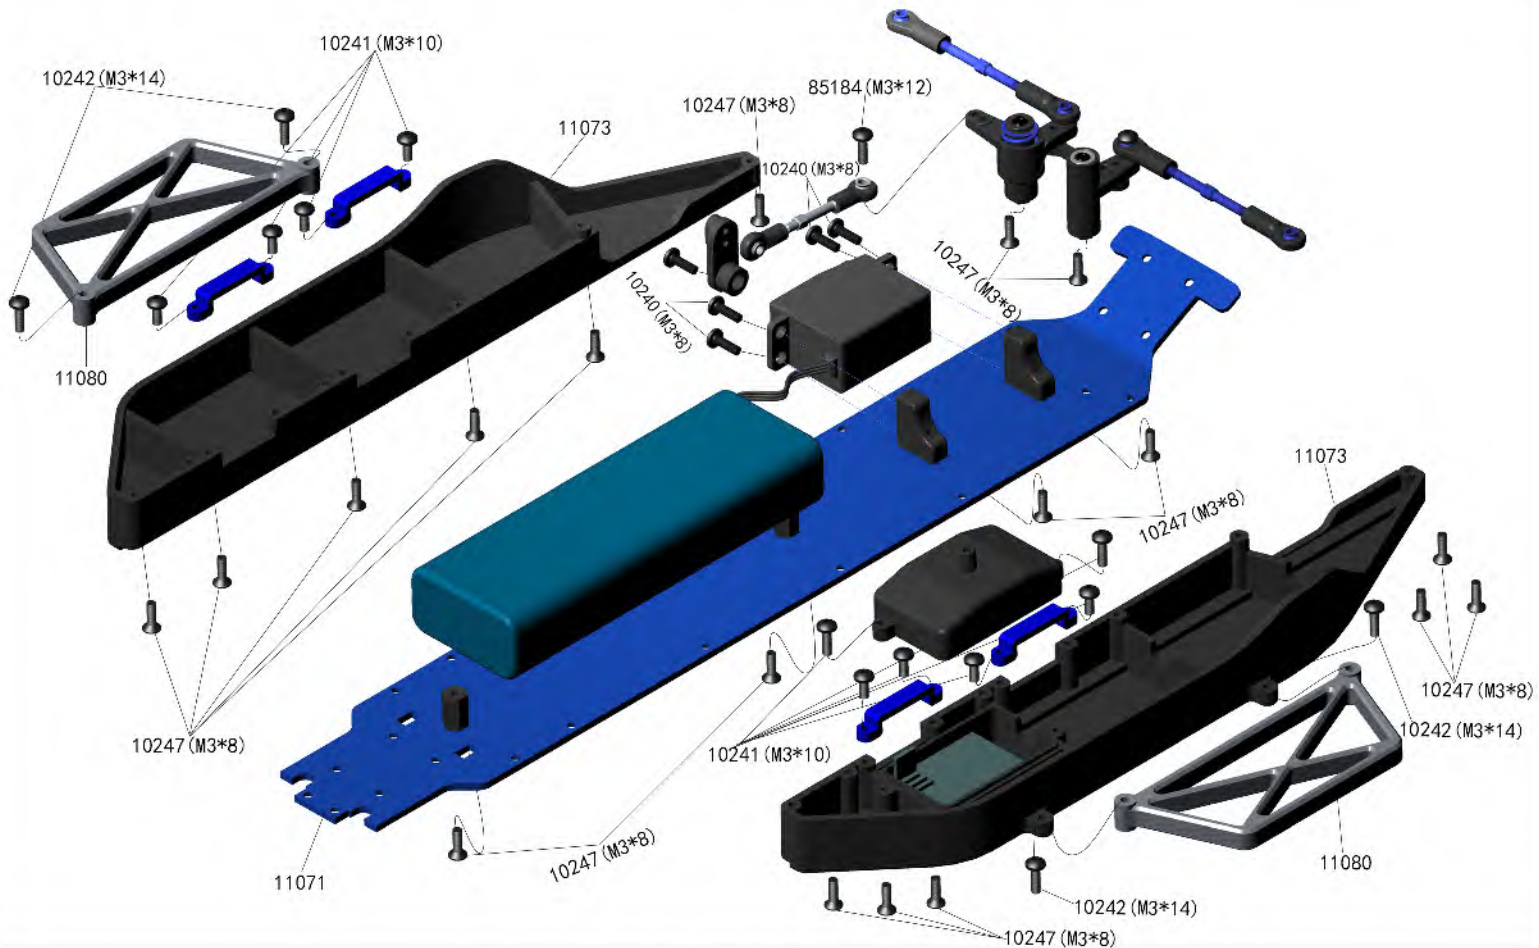

Rear Assembly

Front Assembly

(Dia. 5-1)

Sway Bar for option (Dia. 5-3)

Part List

<p>10016-Diff Gearbox Set 1set</p> 	<p>10062-Front Shocks 2pcs</p> 	<p>10063- Rear Shocks 2pcs</p> 	<p>10128-Diff Bevel Gear S. 4pcs</p> <p>10T</p> 
<p>10129-Diff Bevel Gear B. 4pcs</p> 	<p>10130-Diff Pin 2pcs</p> 	<p>10132-Diff Drive Cup 4pcs</p> 	<p>10136-Servo Saver Post 2pcs</p> 
<p>10146-Antenna Pipe Set 2sets</p> 	<p>10153-Metal Bushing 8*5*2.5 6pcs</p> 	<p>10214-Shock Ball End 6pcs</p> 	<p>10215-Servo Link Ball End 6pcs</p> 
<p>10216-Steering Linkage Ball End 6pcs</p> 	<p>10217-Rear Upper Linkage Ball End 6pcs</p> 	<p>10219-Sway Bar Holders 6pcs</p> 	<p>10220-Ball A 6pcs</p> 
<p>10222-Ball C 6pcs</p> 	<p>10223-Ball E 6pcs</p> 	<p>10224-Shock O-ring(Lower) 6pcs</p> 	<p>10225-Diff O-ring Seal 6pcs</p> 
<p>10226-Shock seal cover 4pcs</p> 	<p>10228-Pin ϕ2*10 6pcs</p> 	<p>10232-Ball Bearing 15*10*4 6pcs</p> 	<p>10233-Ball Bearing 10*5*4 6pcs</p> 

Part List

<p>10235-Ball Bearing 8*5*2.5 6pcs</p> 	<p>10237-E clip-2.5mm 6pcs</p> 	<p>10238-Round Head Self Tapping Hex Screw 2*10 6pcs</p> 	<p>10239-Round Head Self Tapping Hex Screw M3*6 6pcs</p> 
<p>10240-Button Head Hex Screw M3*8 6pcs</p> 	<p>10241-Button Head Hex Screw M3*10 6pcs</p> 	<p>10242-Button Head Hex Screw M3*14 6pcs</p> 	<p>10244-Cap Head Hex Screw M3*14 6pcz</p> 
<p>10247-Flat Head Hex M3*8 6pcs</p> 	<p>10248-Flat Head Hex M3*12 6pcs</p> 	<p>10323-Pinion Gear 23T 1pc</p> 	<p>10385-Cap Head Hex Screw M3*20 6pcs</p> 
<p>10386-Pin \varnothing 2*8 6pcs</p> 	<p>10420- Front Shock Tower 1pc</p> 	<p>10421-Rear Shock Tower 1pc</p> 	<p>10422-Front Shock Spring 2pcs</p> 
<p>10423-Rear Shock Spring 2pcs</p> 	<p>10424-Front Shock Shaft & Piston Set 2sets</p> 	<p>10425-Rear Shock Shaft & Piston Set 2sets</p> 	<p>10426-Front Shock Body 2pcs</p> 
<p>10427-Rear Shock body 2pcs</p> 	<p>10428BL-Shock Cap&Adjust Ring 2sets</p> 	<p>10429-Shock Lower holder 2sets</p> 	<p>10430-Steering Knuckle Arm 1set</p> 