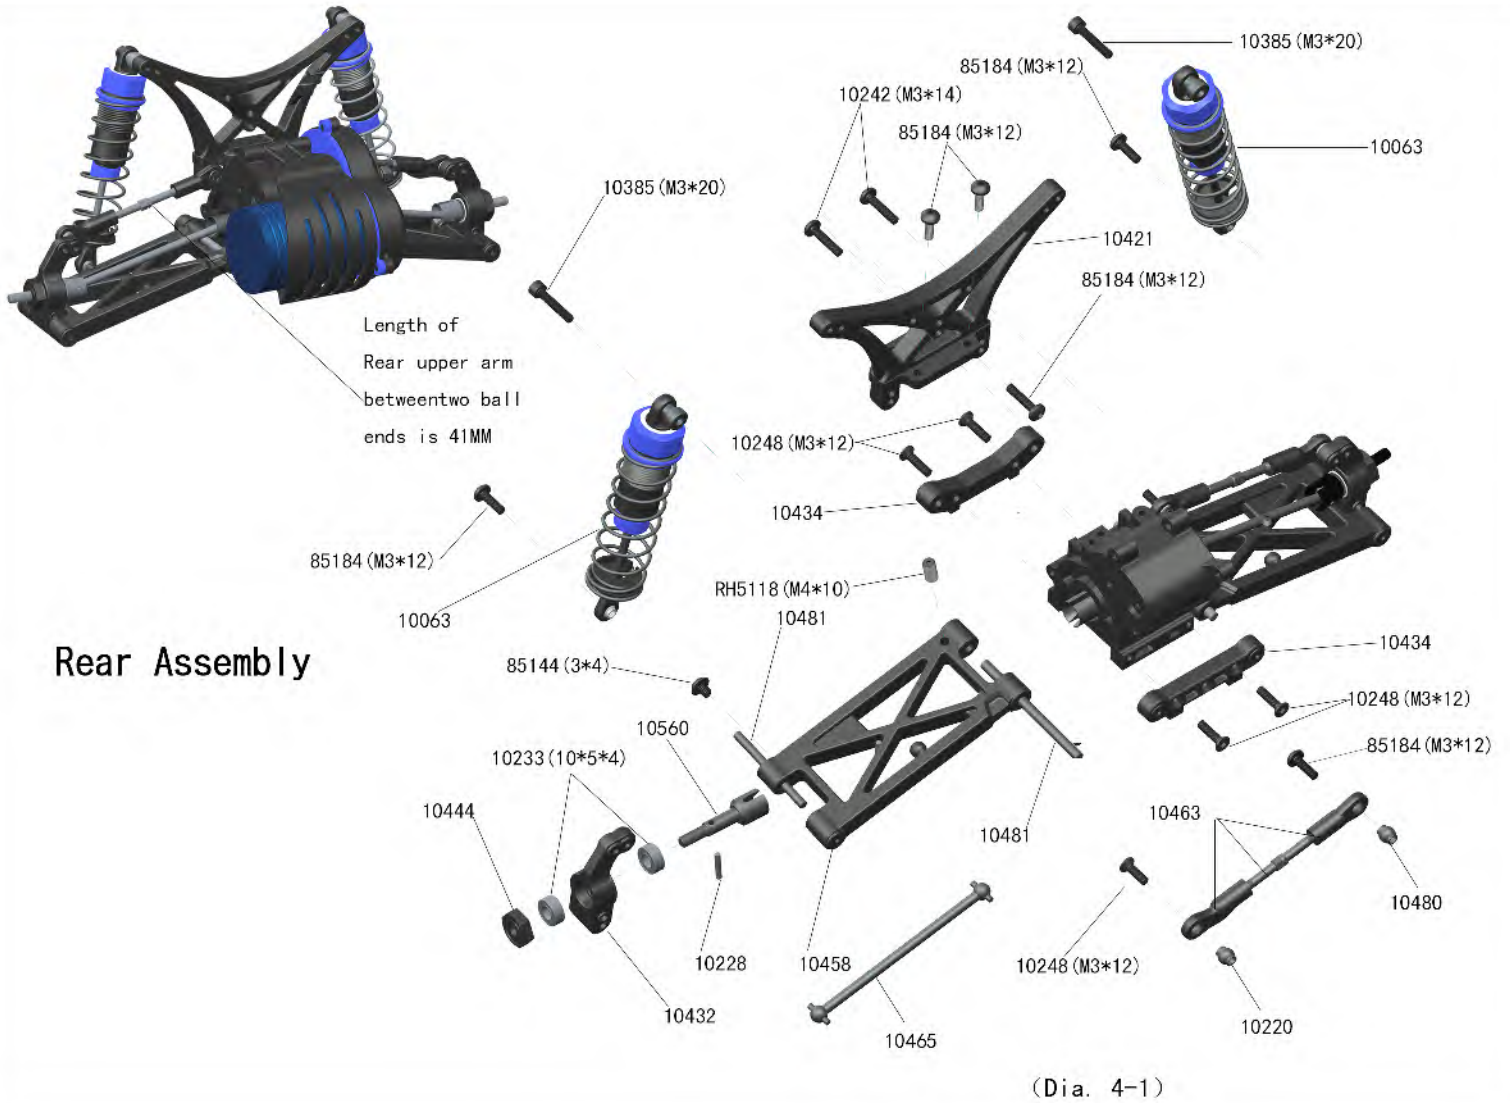

Rear Shocks

(Dia. 2-2)

Steering Servo

(Dia. 2-3)

FRONT Wheels

(Dia. 2-4)

Rear wheels

(Dia. 2-5)

Part List

<p>10235-Ball Bearing 8*5*2.5 6pcs</p> 	<p>10237-E clip-2.5mm 6pcs</p> 	<p>10238-Round Head Self Tapping Hex Screw 2*10 6pcs</p> 	<p>10239-Round Head Self Tapping Hex Screw M3*6 6pcs</p> 
<p>10240-Button Head Hex Screw M3*8 6pcs</p> 	<p>10241-Button Head Hex Screw M3*10 6pcs</p> 	<p>10242-Button Head Hex Screw M3*14 6pcs</p> 	<p>10244-Cap Head Hex Screw M3*14 6pcz</p> 
<p>10247-Flat Head Hex M3*8 6pcs</p> 	<p>10248-Flat Head Hex M3*12 6pcs</p> 	<p>10323-Pinion Gear 23T 1pc</p> 	<p>10385-Cap Head Hex Screw M3*20 6pcs</p> 
<p>10386-Pin \varnothing 2*8 6pcs</p> 	<p>10420- Front Shock Tower 1pc</p> 	<p>10421-Rear Shock Tower 1pc</p> 	<p>10422-Front Shock Spring 2pcs</p> 
<p>10423-Rear Shock Spring 2pcs</p> 	<p>10424-Front Shock Shaft & Piston Set 2sets</p> 	<p>10425-Rear Shock Shaft & Piston Set 2sets</p> 	<p>10426-Front Shock Body 2pcs</p> 
<p>10427-Rear Shock body 2pcs</p> 	<p>10428BL-Shock Cap&Adjust Ring 2sets</p> 	<p>10429-Shock Lower holder 2sets</p> 	<p>10430-Steering Knuckle Arm 1set</p> 