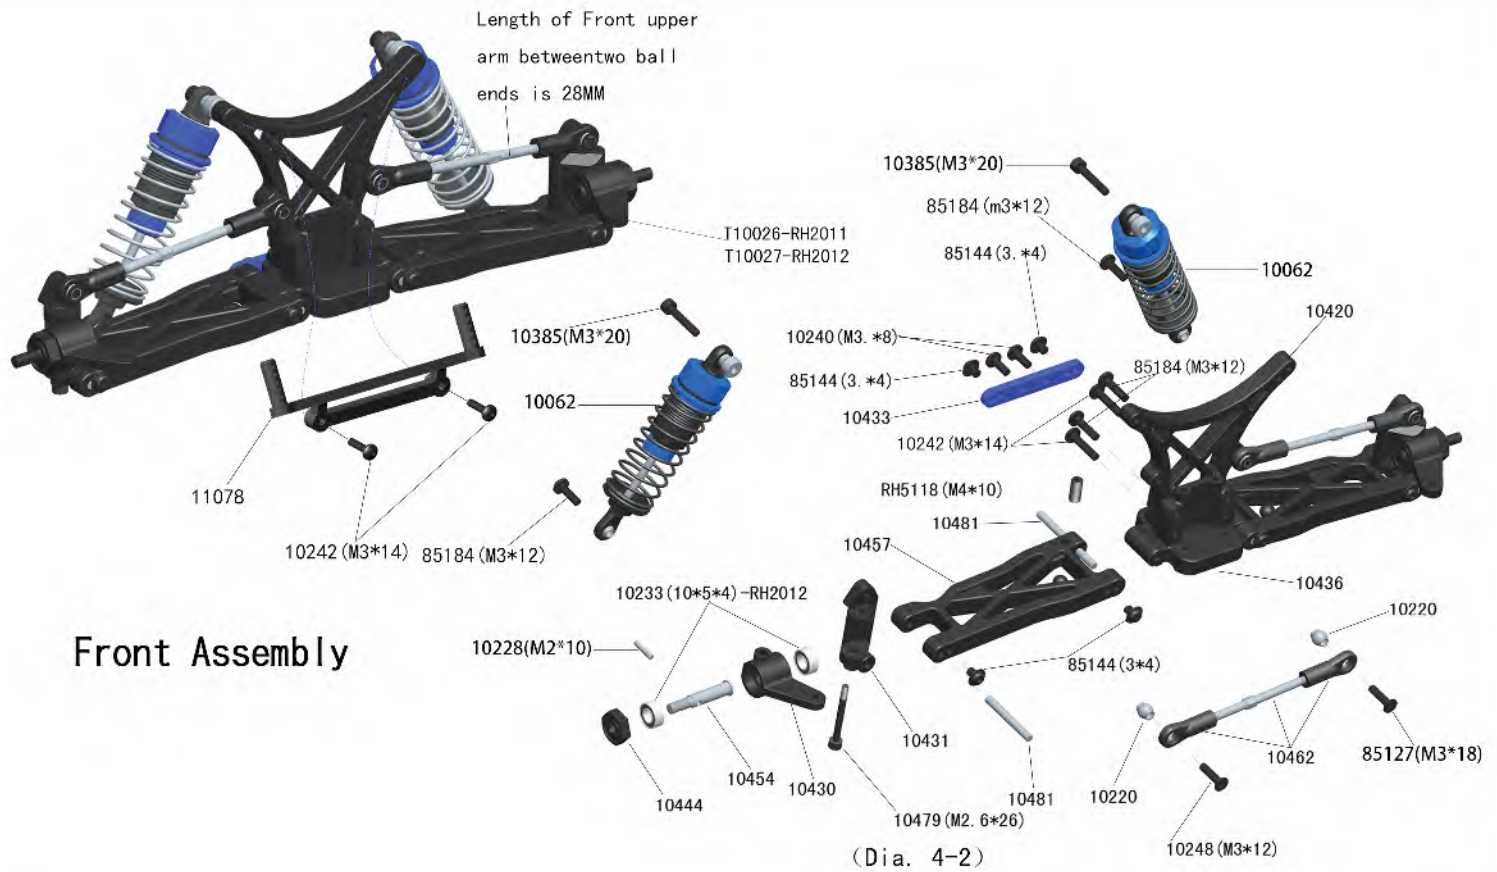

Front Assembly