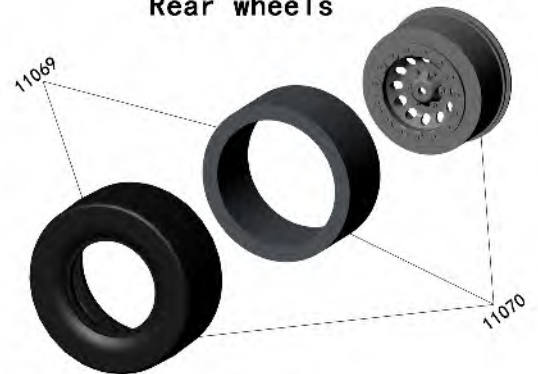

Rear Shocks

(Dia. 2-2)

Steering Servo

(Dia. 2-3)

FRONT Wheels

(Dia. 2-4)

Rear wheels

(Dia. 2-5)

Part List

<p>10235-Ball Bearing 8*5*2.5 6pcs</p> 	<p>10237-E clip-2.5mm 6pcs</p> 	<p>10238-Round Head Self Tapping Hex Screw 2*10 6pcs</p> 	<p>10239-Round Head Self Tapping Hex Screw M3*6 6pcs</p> 
<p>10240-Button Head Hex Screw M3*8 6pcs</p> 	<p>10241-Button Head Hex Screw M3*10 6pcs</p> 	<p>10242-Button Head Hex Screw M3*14 6pcs</p> 	<p>10244-Cap Head Hex Screw M3*14 6pcz</p> 
<p>10247-Flat Head Hex M3*8 6pcs</p> 	<p>10248-Flat Head Hex M3*12 6pcs</p> 	<p>10323-Pinion Gear 23T 1pc</p> 	<p>10385-Cap Head Hex Screw M3*20 6pcs</p> 
<p>10386-Pin \varnothing 2*8 6pcs</p> 	<p>10420- Front Shock Tower 1pc</p> 	<p>10421-Rear Shock Tower 1pc</p> 	<p>10422-Front Shock Spring 2pcs</p> 
<p>10423-Rear Shock Spring 2pcs</p> 	<p>10424-Front Shock Shaft & Piston Set 2sets</p> 	<p>10425-Rear Shock Shaft & Piston Set 2sets</p> 	<p>10426-Front Shock Body 2pcs</p> 
<p>10427-Rear Shock body 2pcs</p> 	<p>10428BL-Shock Cap&Adjust Ring 2sets</p> 	<p>10429-Shock Lower holder 2sets</p> 	<p>10430-Steering Knuckle Arm 1set</p> 