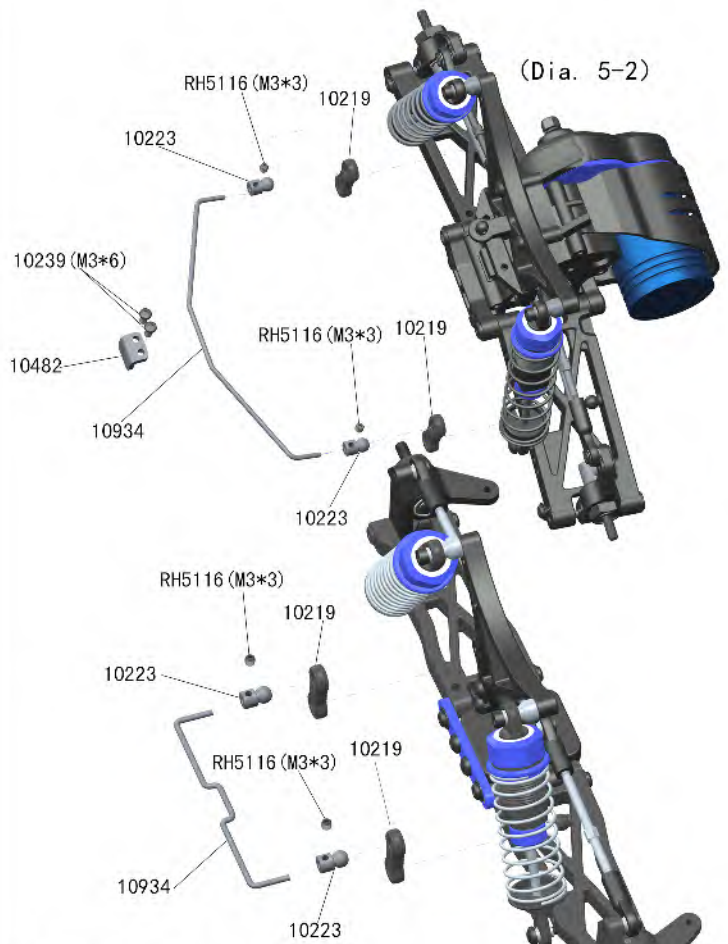

Sway Bar for option (Dia. 5-3)