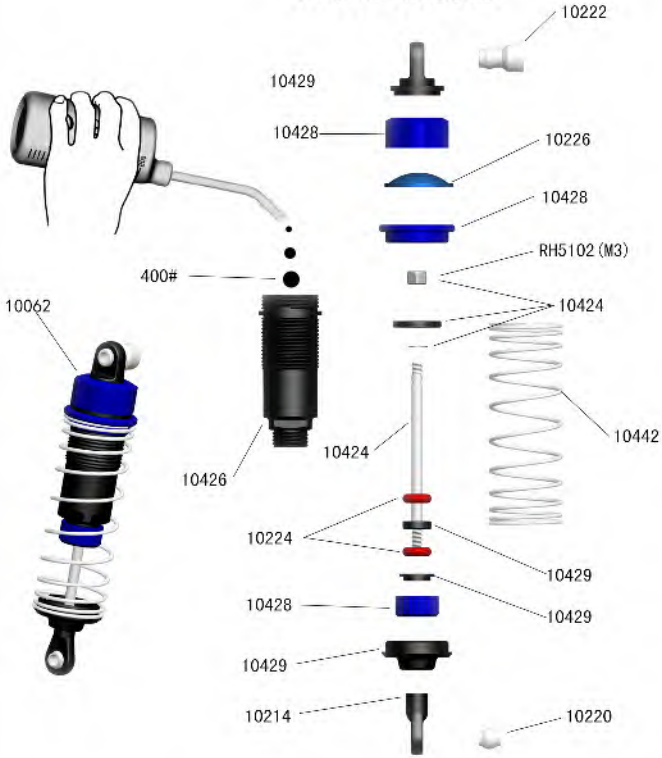

1/10 Scale 2WD Electric Drag Car

BLITZ

INSTRUCTION MANUAL

Riverhobby Tech(Shenzhen)Co.,Ltd.
www.riverhobby.com

- RH2015 Brushed
- RH2016 Brushless

FRONT & REAR SHOCK ASSEMBLY

Front Shocks

(Dia. 2-1)

Rear Shocks

(Dia. 2-2)

Steering Servo

(Dia. 2-3)

FRONT Wheels

(Dia. 2-4)

Rear wheels

(Dia. 2-5)

Part List

<p>10235-Ball Bearing 8*5*2.5 6pcs</p> 	<p>10237-E clip-2.5mm 6pcs</p> 	<p>10238-Round Head Self Tapping Hex Screw 2*10 6pcs</p> 	<p>10239-Round Head Self Tapping Hex Screw M3*6 6pcs</p> 
<p>10240-Button Head Hex Screw M3*8 6pcs</p> 	<p>10241-Button Head Hex Screw M3*10 6pcs</p> 	<p>10242-Button Head Hex Screw M3*14 6pcs</p> 	<p>10244-Cap Head Hex Screw M3*14 6pcz</p> 
<p>10247-Flat Head Hex M3*8 6pcs</p> 	<p>10248-Flat Head Hex M3*12 6pcs</p> 	<p>10323-Pinion Gear 23T 1pc</p> 	<p>10385-Cap Head Hex Screw M3*20 6pcs</p> 
<p>10386-Pin \varnothing 2*8 6pcs</p> 	<p>10420- Front Shock Tower 1pc</p> 	<p>10421-Rear Shock Tower 1pc</p> 	<p>10422-Front Shock Spring 2pcs</p> 
<p>10423-Rear Shock Spring 2pcs</p> 	<p>10424-Front Shock Shaft & Piston Set 2sets</p> 	<p>10425-Rear Shock Shaft & Piston Set 2sets</p> 	<p>10426-Front Shock Body 2pcs</p> 
<p>10427-Rear Shock body 2pcs</p> 	<p>10428BL-Shock Cap&Adjust Ring 2sets</p> 	<p>10429-Shock Lower holder 2sets</p> 	<p>10430-Steering Knuckle Arm 1set</p> 