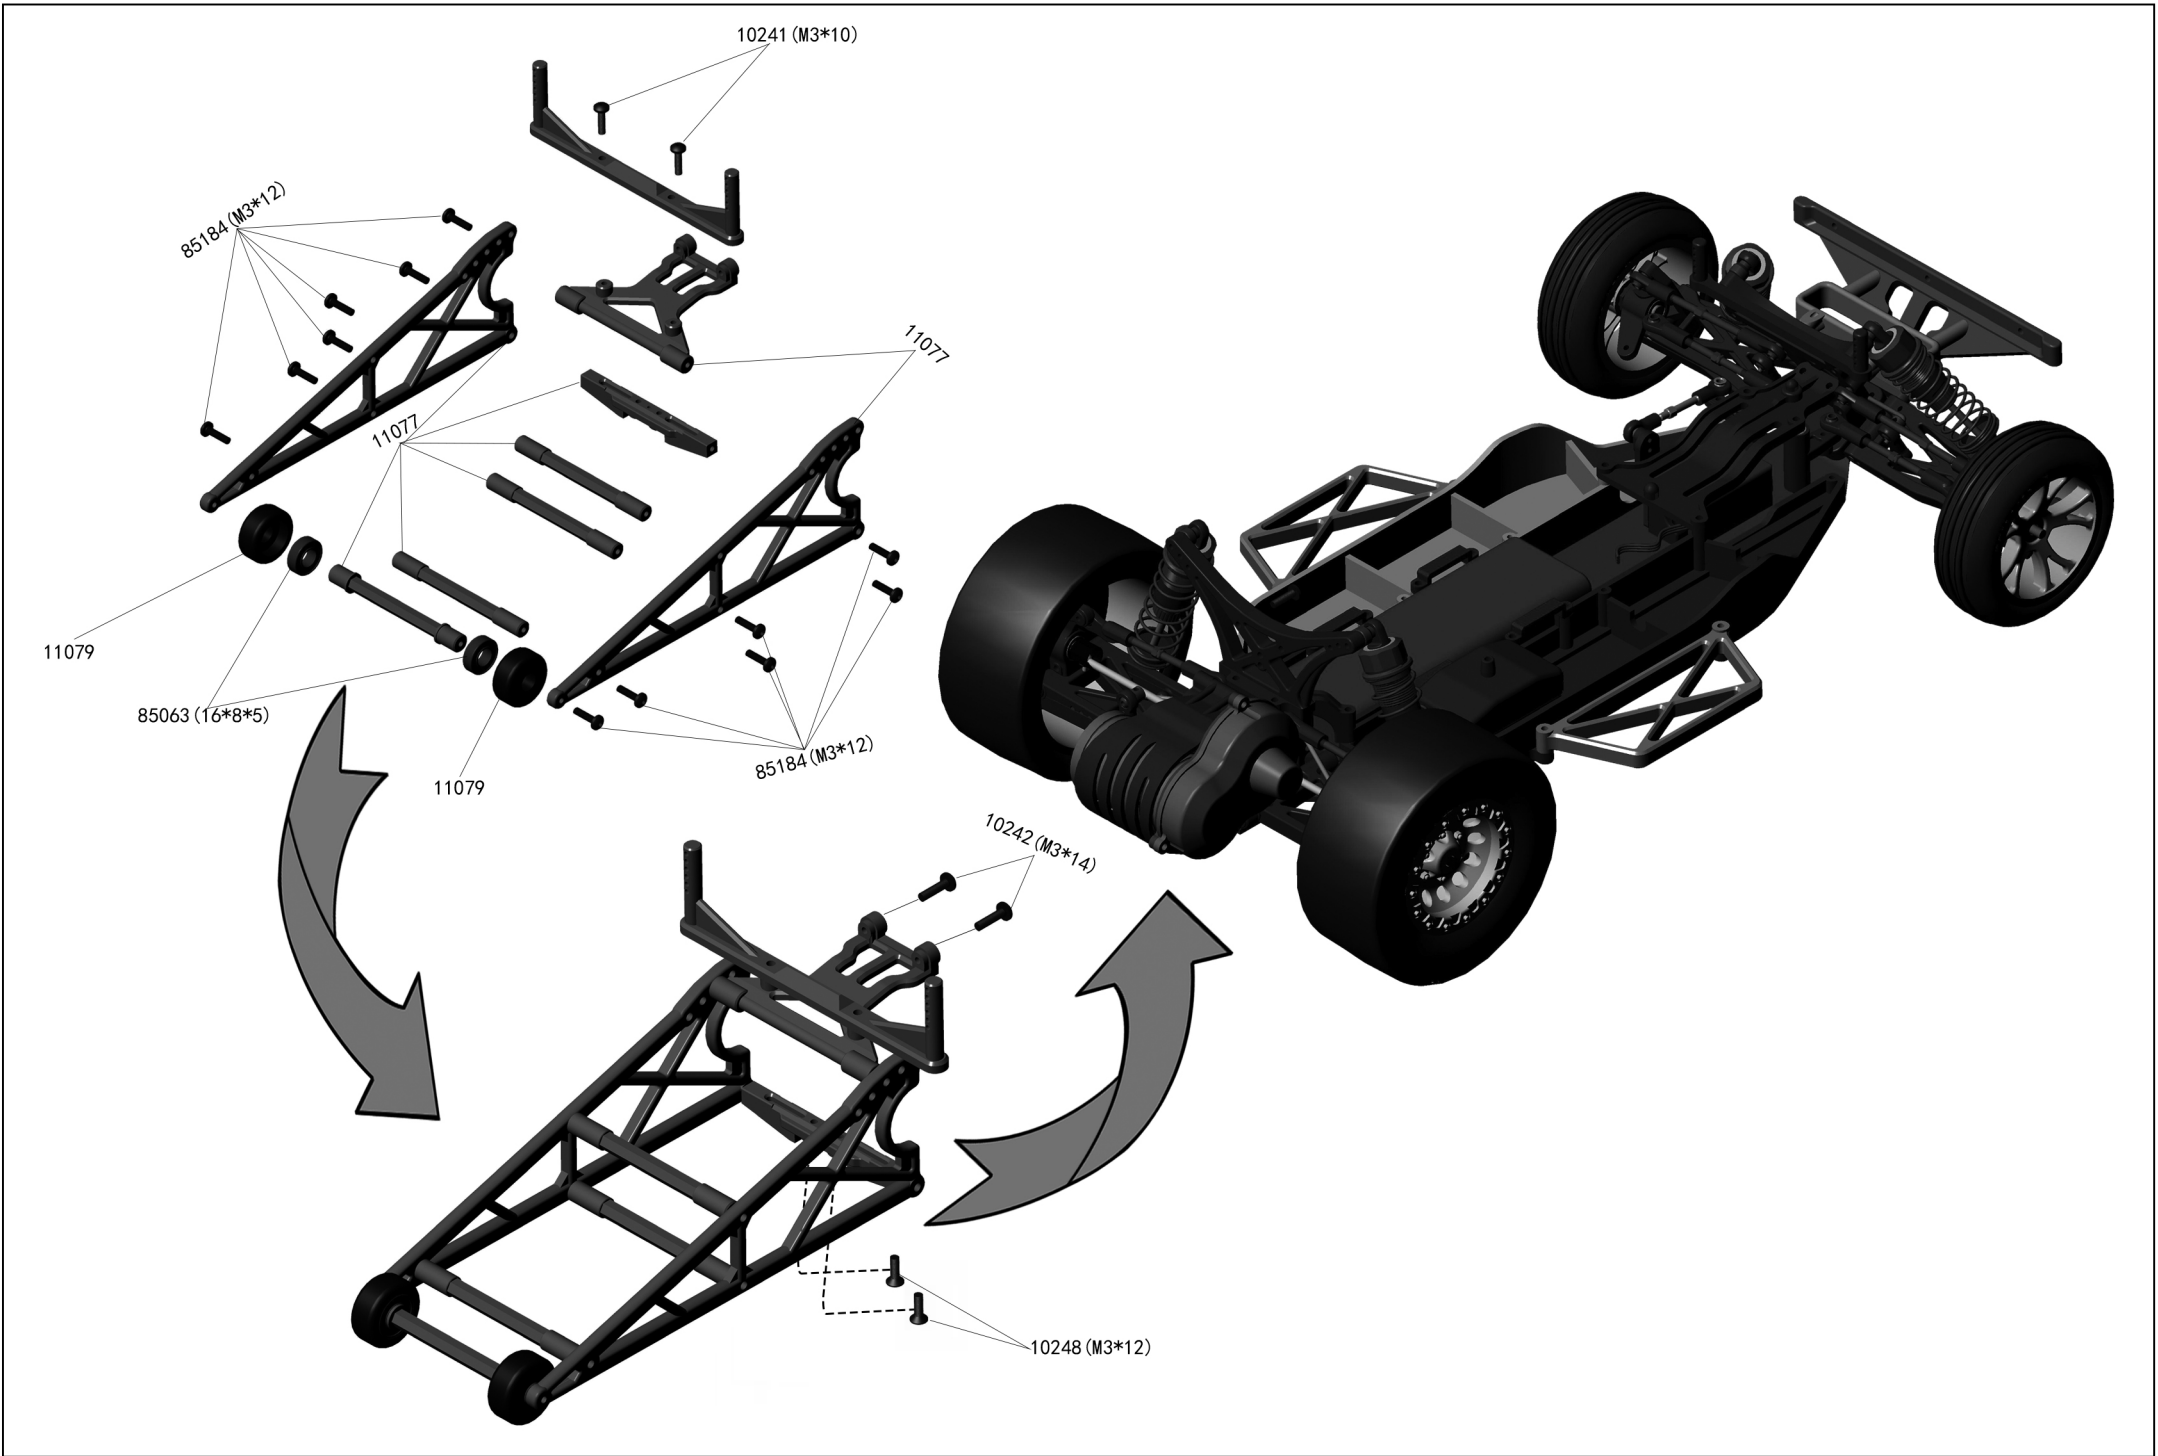

Rear Assembly

Front Assembly

(Dia. 5-1)

Sway Bar for option (Dia. 5-3)

Part List

<p>10016-Diff Gearbox Set 1set</p> 	<p>10062-Front Shocks 2pcs</p> 	<p>10063- Rear Shocks 2pcs</p> 	<p>10128-Diff Bevel Gear S. 4pcs</p> <p>10T</p> 
<p>10129-Diff Bevel Gear B. 4pcs</p> 	<p>10130-Diff Pin 2pcs</p> 	<p>10132-Diff Drive Cup 4pcs</p> 	<p>10136-Servo Saver Post 2pcs</p> 
<p>10146-Antenna Pipe Set 2sets</p> 	<p>10153-Metal Bushing 8*5*2.5 6pcs</p> 	<p>10214-Shock Ball End 6pcs</p> 	<p>10215-Servo Link Ball End 6pcs</p> 
<p>10216-Steering Linkage Ball End 6pcs</p> 	<p>10217-Rear Upper Linkage Ball End 6pcs</p> 	<p>10219-Sway Bar Holders 6pcs</p> 	<p>10220-Ball A 6pcs</p> 
<p>10222-Ball C 6pcs</p> 	<p>10223-Ball E 6pcs</p> 	<p>10224-Shock O-ring(Lower) 6pcs</p> 	<p>10225-Diff O-ring Seal 6pcs</p> 
<p>10226-Shock seal cover 4pcs</p> 	<p>10228-Pin ϕ2*10 6pcs</p> 	<p>10232-Ball Bearing 15*10*4 6pcs</p> 	<p>10233-Ball Bearing 10*5*4 6pcs</p> 

Part List

<p>10235-Ball Bearing 8*5*2.5 6pcs</p> 	<p>10237-E clip-2.5mm 6pcs</p> 	<p>10238-Round Head Self Tapping Hex Screw 2*10 6pcs</p> 	<p>10239-Round Head Self Tapping Hex Screw M3*6 6pcs</p> 
<p>10240-Button Head Hex Screw M3*8 6pcs</p> 	<p>10241-Button Head Hex Screw M3*10 6pcs</p> 	<p>10242-Button Head Hex Screw M3*14 6pcs</p> 	<p>10244-Cap Head Hex Screw M3*14 6pcz</p> 
<p>10247-Flat Head Hex M3*8 6pcs</p> 	<p>10248-Flat Head Hex M3*12 6pcs</p> 	<p>10323-Pinion Gear 23T 1pc</p> 	<p>10385-Cap Head Hex Screw M3*20 6pcs</p> 
<p>10386-Pin \varnothing 2*8 6pcs</p> 	<p>10420- Front Shock Tower 1pc</p> 	<p>10421-Rear Shock Tower 1pc</p> 	<p>10422-Front Shock Spring 2pcs</p> 
<p>10423-Rear Shock Spring 2pcs</p> 	<p>10424-Front Shock Shaft & Piston Set 2sets</p> 	<p>10425-Rear Shock Shaft & Piston Set 2sets</p> 	<p>10426-Front Shock Body 2pcs</p> 
<p>10427-Rear Shock body 2pcs</p> 	<p>10428BL-Shock Cap&Adjust Ring 2sets</p> 	<p>10429-Shock Lower holder 2sets</p> 	<p>10430-Steering Knuckle Arm 1set</p> 