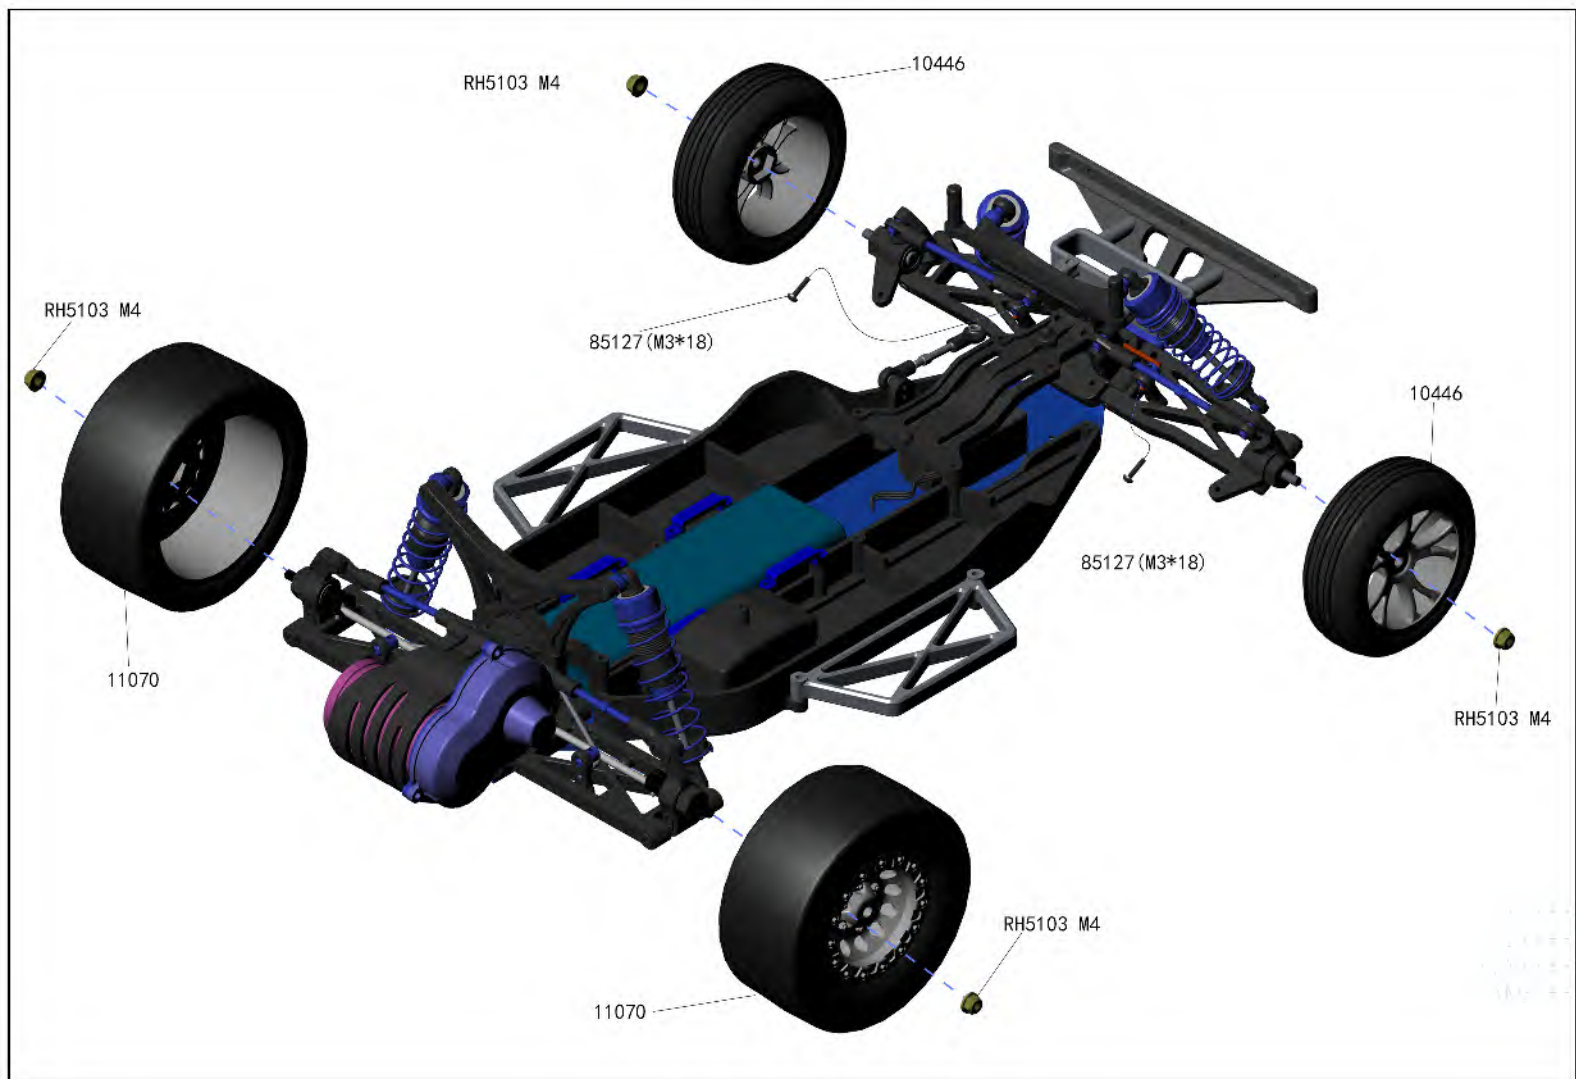

Rear Shocks

(Dia. 2-2)

Steering Servo

(Dia. 2-3)

FRONT Wheels

(Dia. 2-4)

Rear wheels

(Dia. 2-5)

Rear Assembly

Front Assembly

(Dia. 5-1)

Sway Bar for option (Dia. 5-3)

Part List

<p>10016-Diff Gearbox Set 1set</p> 	<p>10062-Front Shocks 2pcs</p> 	<p>10063- Rear Shocks 2pcs</p> 	<p>10128-Diff Bevel Gear S. 4pcs</p> <p>10T</p> 
<p>10129-Diff Bevel Gear B. 4pcs</p> 	<p>10130-Diff Pin 2pcs</p> 	<p>10132-Diff Drive Cup 4pcs</p> 	<p>10136-Servo Saver Post 2pcs</p> 
<p>10146-Antenna Pipe Set 2sets</p> 	<p>10153-Metal Bushing 8*5*2.5 6pcs</p> 	<p>10214-Shock Ball End 6pcs</p> 	<p>10215-Servo Link Ball End 6pcs</p> 
<p>10216-Steering Linkage Ball End 6pcs</p> 	<p>10217-Rear Upper Linkage Ball End 6pcs</p> 	<p>10219-Sway Bar Holders 6pcs</p> 	<p>10220-Ball A 6pcs</p> 
<p>10222-Ball C 6pcs</p> 	<p>10223-Ball E 6pcs</p> 	<p>10224-Shock O-ring(Lower) 6pcs</p> 	<p>10225-Diff O-ring Seal 6pcs</p> 
<p>10226-Shock seal cover 4pcs</p> 	<p>10228-Pin ϕ2*10 6pcs</p> 	<p>10232-Ball Bearing 15*10*4 6pcs</p> 	<p>10233-Ball Bearing 10*5*4 6pcs</p> 