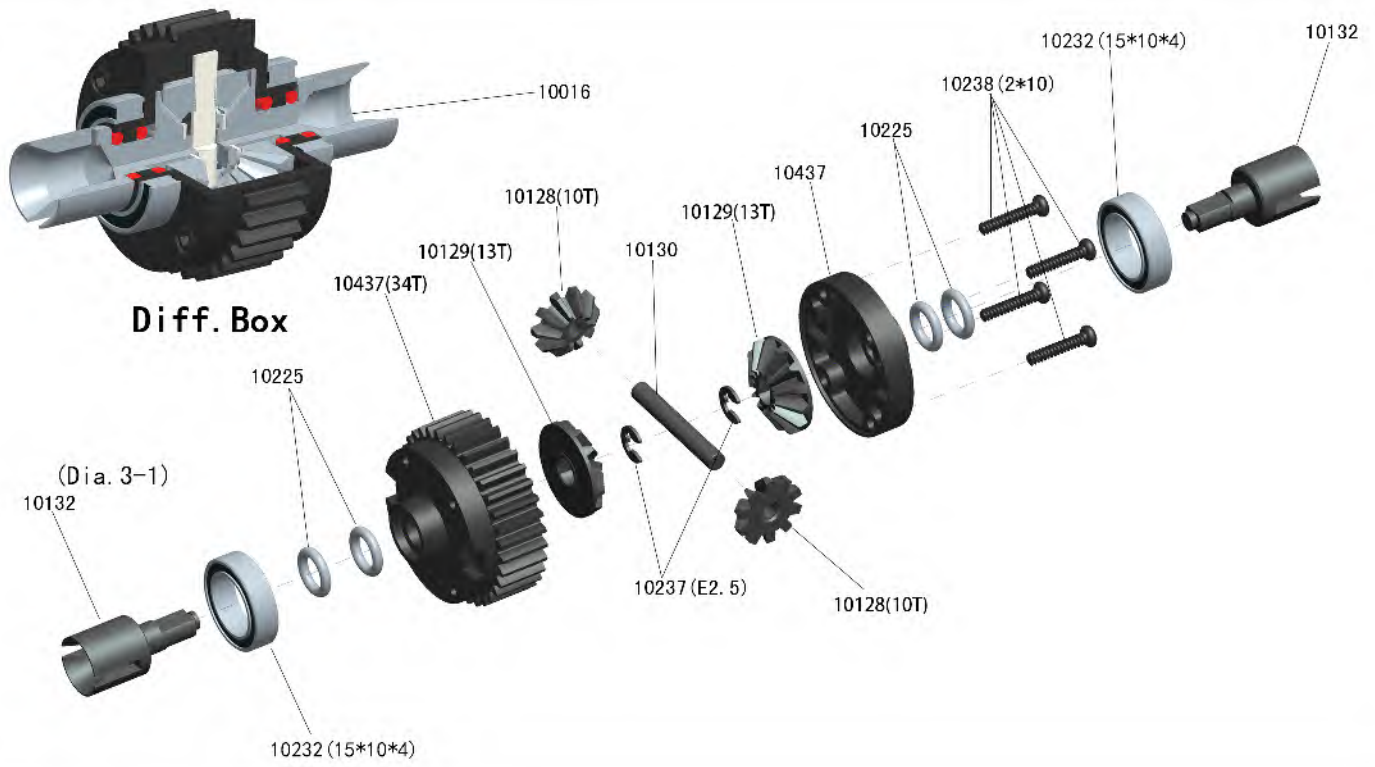

Rear Shocks

(Dia. 2-2)

Steering Servo

(Dia. 2-3)

FRONT Wheels

(Dia. 2-4)

Rear wheels

(Dia. 2-5)

Part List

<p>10235-Ball Bearing 8*5*2.5 6pcs</p> 	<p>10237-E clip-2.5mm 6pcs</p> 	<p>10238-Round Head Self Tapping Hex Screw 2*10 6pcs</p> 	<p>10239-Round Head Self Tapping Hex Screw M3*6 6pcs</p> 
<p>10240-Button Head Hex Screw M3*8 6pcs</p> 	<p>10241-Button Head Hex Screw M3*10 6pcs</p> 	<p>10242-Button Head Hex Screw M3*14 6pcs</p> 	<p>10244-Cap Head Hex Screw M3*14 6pcz</p> 
<p>10247-Flat Head Hex M3*8 6pcs</p> 	<p>10248-Flat Head Hex M3*12 6pcs</p> 	<p>10323-Pinion Gear 23T 1pc</p> 	<p>10385-Cap Head Hex Screw M3*20 6pcs</p> 
<p>10386-Pin \varnothing 2*8 6pcs</p> 	<p>10420- Front Shock Tower 1pc</p> 	<p>10421-Rear Shock Tower 1pc</p> 	<p>10422-Front Shock Spring 2pcs</p> 
<p>10423-Rear Shock Spring 2pcs</p> 	<p>10424-Front Shock Shaft & Piston Set 2sets</p> 	<p>10425-Rear Shock Shaft & Piston Set 2sets</p> 	<p>10426-Front Shock Body 2pcs</p> 
<p>10427-Rear Shock body 2pcs</p> 	<p>10428BL-Shock Cap&Adjust Ring 2sets</p> 	<p>10429-Shock Lower holder 2sets</p> 	<p>10430-Steering Knuckle Arm 1set</p> 