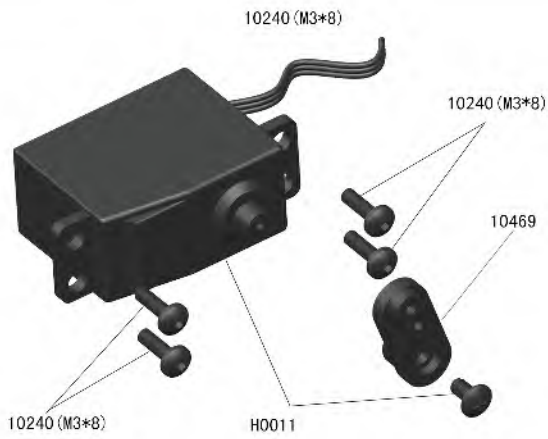

1/10 Scale 2WD Electric Drag Car

BLITZ

INSTRUCTION MANUAL

Riverhobby Tech(Shenzhen)Co.,Ltd.
www.riverhobby.com

- RH2015 Brushed
- RH2016 Brushless

FRONT & REAR SHOCK ASSEMBLY

Front Shocks

(Dia. 2-1)

Rear Shocks

(Dia. 2-2)

Steering Servo

(Dia. 2-3)

FRONT Wheels

(Dia. 2-4)

Rear wheels

(Dia. 2-5)

Rear Assembly

Front Assembly

(Dia. 5-1)

Sway Bar for option (Dia. 5-3)

Part List

<p>10016-Diff Gearbox Set 1set</p> 	<p>10062-Front Shocks 2pcs</p> 	<p>10063- Rear Shocks 2pcs</p> 	<p>10128-Diff Bevel Gear S. 4pcs</p> <p>10T</p> 
<p>10129-Diff Bevel Gear B. 4pcs</p> 	<p>10130-Diff Pin 2pcs</p> 	<p>10132-Diff Drive Cup 4pcs</p> 	<p>10136-Servo Saver Post 2pcs</p> 
<p>10146-Antenna Pipe Set 2sets</p> 	<p>10153-Metal Bushing 8*5*2.5 6pcs</p> 	<p>10214-Shock Ball End 6pcs</p> 	<p>10215-Servo Link Ball End 6pcs</p> 
<p>10216-Steering Linkage Ball End 6pcs</p> 	<p>10217-Rear Upper Linkage Ball End 6pcs</p> 	<p>10219-Sway Bar Holders 6pcs</p> 	<p>10220-Ball A 6pcs</p> 
<p>10222-Ball C 6pcs</p> 	<p>10223-Ball E 6pcs</p> 	<p>10224-Shock O-ring(Lower) 6pcs</p> 	<p>10225-Diff O-ring Seal 6pcs</p> 
<p>10226-Shock seal cover 4pcs</p> 	<p>10228-Pin ϕ2*10 6pcs</p> 	<p>10232-Ball Bearing 15*10*4 6pcs</p> 	<p>10233-Ball Bearing 10*5*4 6pcs</p> 