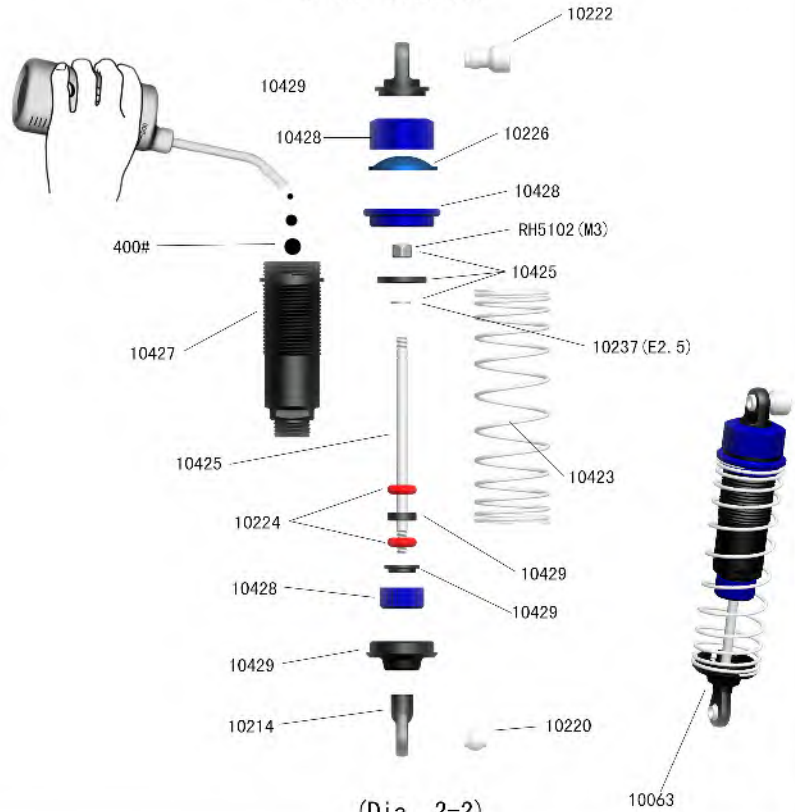

1/10 Scale 2WD Electric Drag Car

BLITZ

INSTRUCTION MANUAL

Riverhobby Tech(Shenzhen)Co.,Ltd.
www.riverhobby.com

- RH2015 Brushed
- RH2016 Brushless

FRONT & REAR SHOCK ASSEMBLY

Front Shocks

(Dia. 2-1)

Rear Shocks

(Dia. 2-2)

Steering Servo

(Dia. 2-3)

FRONT Wheels

(Dia. 2-4)

Rear wheels

(Dia. 2-5)

Part List

<p>10235-Ball Bearing 8*5*2.5 6pcs</p> 	<p>10237-E clip-2.5mm 6pcs</p> 	<p>10238-Round Head Self Tapping Hex Screw 2*10 6pcs</p> 	<p>10239-Round Head Self Tapping Hex Screw M3*6 6pcs</p> 
<p>10240-Button Head Hex Screw M3*8 6pcs</p> 	<p>10241-Button Head Hex Screw M3*10 6pcs</p> 	<p>10242-Button Head Hex Screw M3*14 6pcs</p> 	<p>10244-Cap Head Hex Screw M3*14 6pcz</p> 
<p>10247-Flat Head Hex M3*8 6pcs</p> 	<p>10248-Flat Head Hex M3*12 6pcs</p> 	<p>10323-Pinion Gear 23T 1pc</p> 	<p>10385-Cap Head Hex Screw M3*20 6pcs</p> 
<p>10386-Pin \varnothing 2*8 6pcs</p> 	<p>10420- Front Shock Tower 1pc</p> 	<p>10421-Rear Shock Tower 1pc</p> 	<p>10422-Front Shock Spring 2pcs</p> 
<p>10423-Rear Shock Spring 2pcs</p> 	<p>10424-Front Shock Shaft & Piston Set 2sets</p> 	<p>10425-Rear Shock Shaft & Piston Set 2sets</p> 	<p>10426-Front Shock Body 2pcs</p> 
<p>10427-Rear Shock body 2pcs</p> 	<p>10428BL-Shock Cap&Adjust Ring 2sets</p> 	<p>10429-Shock Lower holder 2sets</p> 	<p>10430-Steering Knuckle Arm 1set</p> 