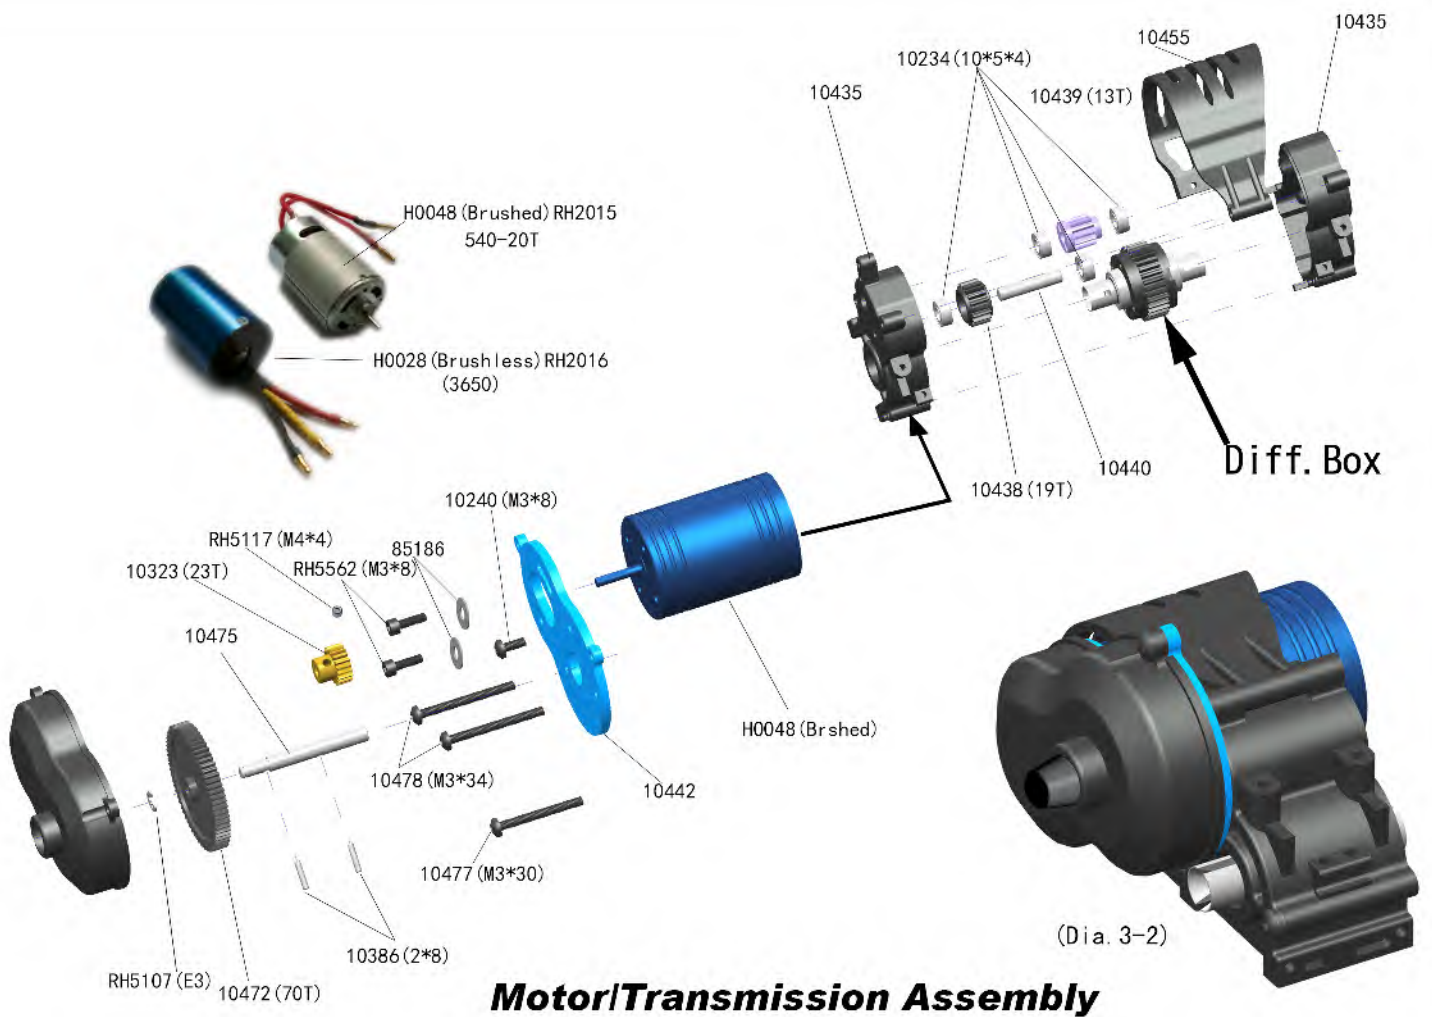

Rear Shocks

(Dia. 2-2)

Steering Servo

(Dia. 2-3)

FRONT Wheels

(Dia. 2-4)

Rear wheels

(Dia. 2-5)

Rear Assembly

Front Assembly

(Dia. 5-1)

Sway Bar for option (Dia. 5-3)

Part List

<p>10016-Diff Gearbox Set 1set</p> 	<p>10062-Front Shocks 2pcs</p> 	<p>10063- Rear Shocks 2pcs</p> 	<p>10128-Diff Bevel Gear S. 4pcs</p> <p>10T</p> 
<p>10129-Diff Bevel Gear B. 4pcs</p> 	<p>10130-Diff Pin 2pcs</p> 	<p>10132-Diff Drive Cup 4pcs</p> 	<p>10136-Servo Saver Post 2pcs</p> 
<p>10146-Antenna Pipe Set 2sets</p> 	<p>10153-Metal Bushing 8*5*2.5 6pcs</p> 	<p>10214-Shock Ball End 6pcs</p> 	<p>10215-Servo Link Ball End 6pcs</p> 
<p>10216-Steering Linkage Ball End 6pcs</p> 	<p>10217-Rear Upper Linkage Ball End 6pcs</p> 	<p>10219-Sway Bar Holders 6pcs</p> 	<p>10220-Ball A 6pcs</p> 
<p>10222-Ball C 6pcs</p> 	<p>10223-Ball E 6pcs</p> 	<p>10224-Shock O-ring(Lower) 6pcs</p> 	<p>10225-Diff O-ring Seal 6pcs</p> 
<p>10226-Shock seal cover 4pcs</p> 	<p>10228-Pin ϕ2*10 6pcs</p> 	<p>10232-Ball Bearing 15*10*4 6pcs</p> 	<p>10233-Ball Bearing 10*5*4 6pcs</p> 